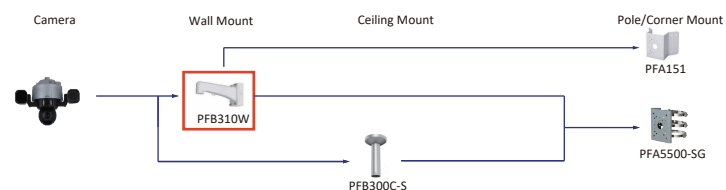

Shape	IP PTZ Camera	CVI PTZ Camera
	SOT5X425-424-FAJG-PV-0832