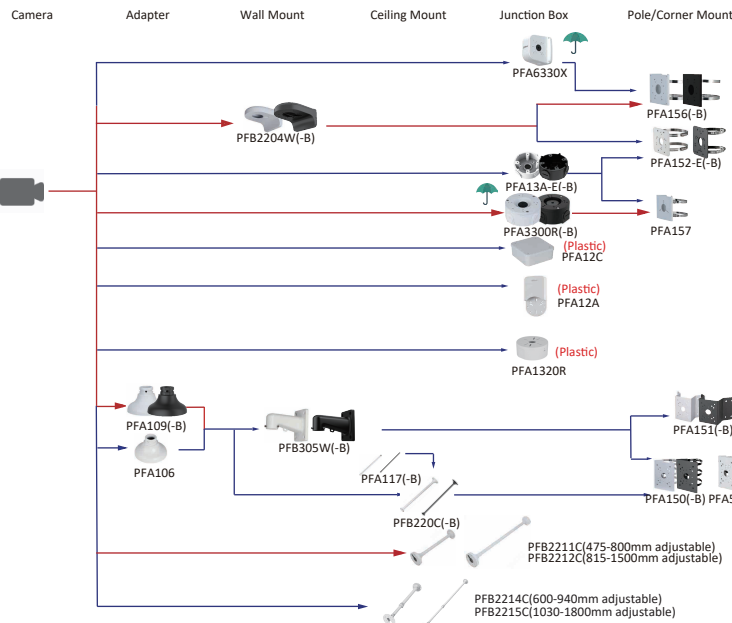

Shape	IP Camera	CVI Camera
		HAC-HDW1801TLM-A-S3 HAC-HDW1801TLM-S3 HAC-HDW1800TLM-A HAC-HDW1800TLM HAC-HDW1500TLM-A-S3 HAC-HDW1500TLM-S3
		HAC-HDW1809TLM-A-LED HAC-HDW1801TLM-IL-A-S3 HAC-HDW1209TLM-IL-A-S3 HAC-HDW1500TLM-IL-A-S3 HAC-HDW1200TLM-IL-A-S6 HAC-HDW2509TLM-A-LED HAC-HDW2249TLM-A-LED-S2
		HAC-HDW1231TLM-A HAC-HDW1231TLM HAC-HDW2241TLM-A-S2 HAC-HDW2501TLM-A HAC-HDW2501TLM-A-POC HAC-HDW2241TLM-A-POC-S2 HAC-HDW1500TLM-A-POC HAC-HDW1200TLM-A-POC-S5
		HAC-HDW2802TLM-A HAC-HDW2501TLM-A HAC-HDW2241TLM-A-S2 HAC-HDW2501TLM-A HAC-HDW2501TLM-A-POC HAC-HDW2241TLM-A-POC-S2 HAC-HDW1500TLM-A-POC HAC-HDW1200TLM-A-POC-S5
		HAC-HDW1800M