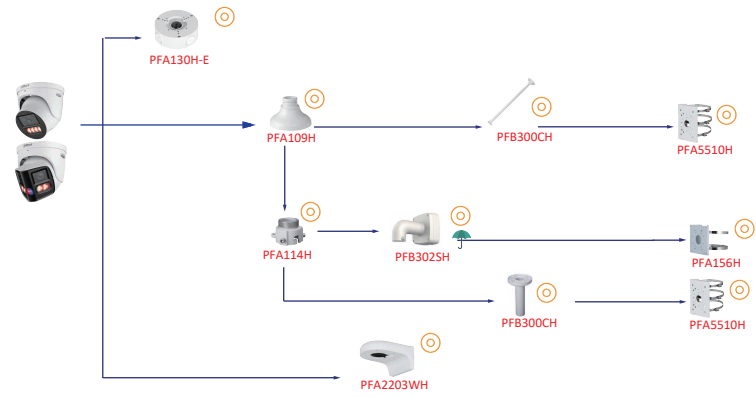

Shape	IP Camera	
	IPC-HDW5459H-ASE-PV-PRO-ATC IPC-HDW5659H-ASE-PV-PRO-ATC IPC-HDW5859H-ASE-PV-PRO-ATC IPC-HDW5459H-ZE-PV-PRO-ATC IPC-HDW5659H-ZE-PV-PRO-ATC IPC-HDW5859H-ZE-PV-PRO-ATC	IPC-HDW3449H-ZAS-PV-PRO-ATC IPC-HDW3649H-ZAS-PV-PRO-ATC IPC-HDW3849H-ZAS-PV-PRO-ATC IPC-HDW3449H-AS-PV-PRO-ATC IPC-HDW3649H-AS-PV-PRO-ATC IPC-HDW3849H-AS-PV-PRO-ATC
	IPC-PDW3859-A180-AS-PV-ATC IPC-PDW31259-A180-AS-PV-ATC	

Camera   Junction Box   Adapter   Wall Mount   Ceiling Mount   Pole/Corner Mount