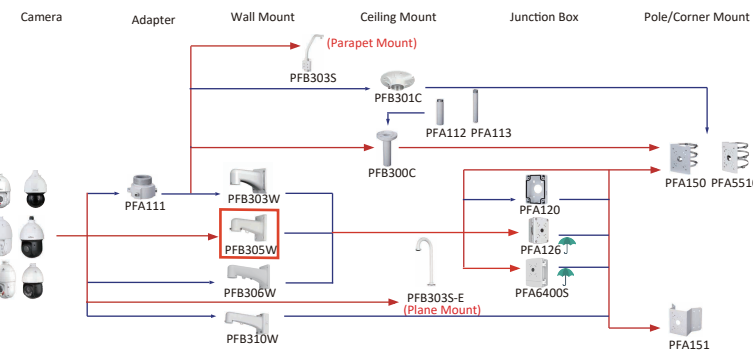

Shape	IP PTZ Camera	CVI PTZ Camera
		SD6C3232DB-HC SD6C3225DB-HC
	SD6E425MB-HNR-A-PV1 SD6E232MB-HNR-A-PV1 SD6E432MB-HNR-A-PV1	SD6E245MB-HNR-A-PV1 SD6E445MB-HNR-A-PV1 SD6E825MA-HNR-A-PV1
	SD5A425MA-HNR SD5A825GA-HNR SD5A445GB-HNR SD5A432MB-HNR	SD5A425MB-HNR SD5A245GB-HNR SD5A225GB-HNR-SL
	SD49425DB-HNV SD49225DB-HNV	SD49425DB-HNV-GQ-EAU SD49425DB-HNV-GQ-LA
	SD4E425MB-HNR-A-PV1 SD4E225MB-HNR-A-PV1 SD4E825MB-HNR-A-PV1	SD49225DB-HC SD49218DB-HC
	SD4D825MB-HNR SD4D425MB-HNR SD4D225DB-HNV SD4D225MB-HNR