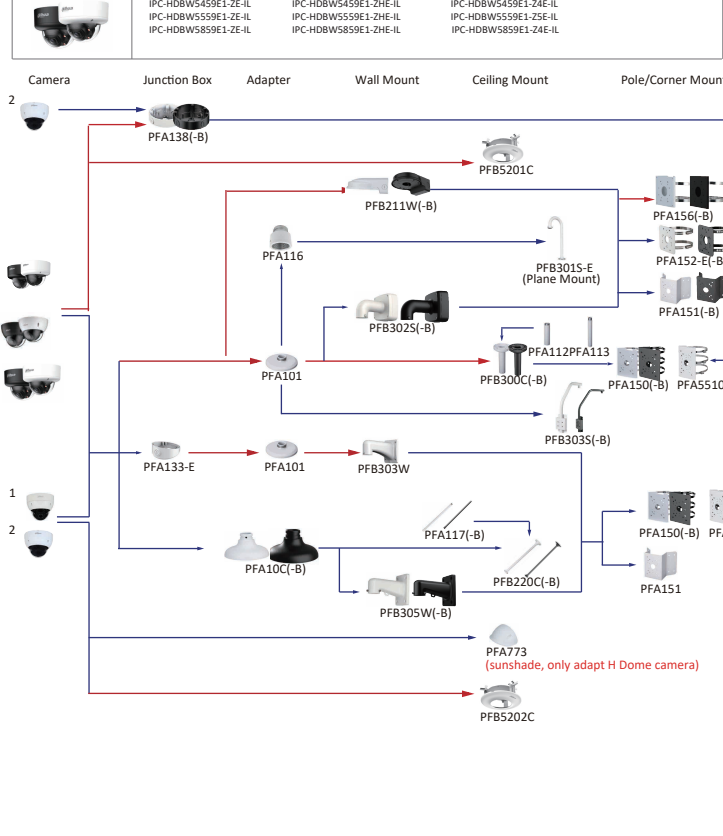

Shape	IP Camera		
	IPC-HDBW5842E-ZE IPC-HDBW5842E-Z4E IPC-HDBW5842E-ZHE IPC-HDBW5442E-ZE IPC-HDBW5442E-Z4E IPC-HDBW5442E-ZHE IPC-HDBW5541E-ZE IPC-HDBW5541E-ZHE	IPC-HDBW5541E-Z5E IPC-HDBW5241E-ZE IPC-HDBW5241E-Z5E IPC-HDBW5831E-Z5E IPC-HDBW5831E-ZE IPC-HDBW5231E-ZE-HDMI IPC-HDBW5441E-ZE-HDMI	
	IPC-HDBW5259E1-ZE-IL IPC-HDBW5459E1-ZE-IL IPC-HDBW5559E1-ZE-IL IPC-HDBW5859E1-ZE-IL	IPC-HDBW5459E1-ZHE-IL IPC-HDBW5559E1-ZHE-IL IPC-HDBW5859E1-ZHE-IL	IPC-HDBW5259E1-Z5E-IL IPC-HDBW5459E1-Z5E-IL IPC-HDBW5559E1-Z5E-IL IPC-HDBW5859E1-Z4E-IL