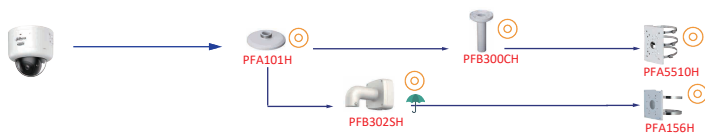

Shape	IP Camera	
	IPC-HDBW74592-Z-PV-X-ATC IPC-HDBW74592-Z4-PV-X-ATC IPC-HDBW78592-Z-PV-X-ATC IPC-HDBW78592-Z4-PV-X-ATC	IPC-HDBW54592-ZHE-PV-PRO-ATC IPC-HDBW54592-Z4HE-PV-PRO-ATC IPC-HDBW56592-ZHE-PV-PRO-ATC IPC-HDBW56592-Z4HE-PV-PRO-ATC IPC-HDBW58592-ZHE-PV-PRO-ATC IPC-HDBW58592-Z4HE-PV-PRO-ATC

Camera   Junction Box   Adapter   Wall Mount   Ceiling Mount   Pole/Corner Mount