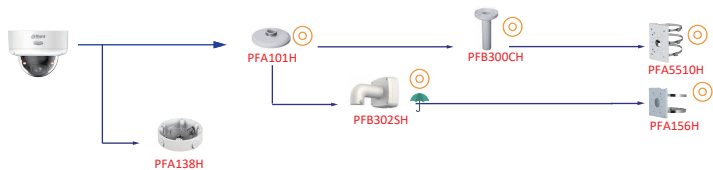

Shape	IP Camera	
	IPC-HDBW5259E1-ZE-IL-ATC IPC-HDBW5559E1-ZE-IL-ATC IPC-HDBW5559E1-ZHE-IL-ATC IPC-HDBW5259E1-ZSE-IL-ATC IPC-HDBW5559E1-ZSE-IL-ATC	IPC-HDBW5459E1-ZE-IL-ATC IPC-HDBW5459E1-ZHE-IL-ATC IPC-HDBW5859E1-ZE-IL-ATC IPC-HDBW5859E1-ZHE-IL-ATC IPC-HDBW5459E1-Z4E-IL-ATC IPC-HDBW5859E1-Z4E-IL-ATC

Camera   Junction Box   Adapter   Wall Mount   Ceiling Mount   Pole/Corner Mount