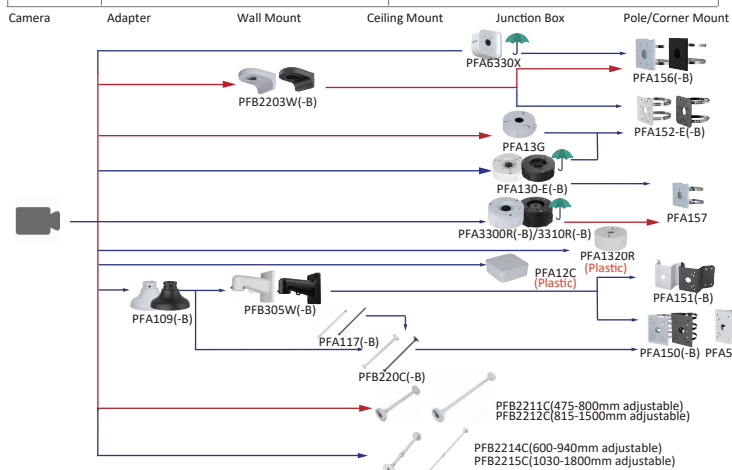

Shape	IP Camera	CVI Camera
	IPC-HDW2249T-S-IL IPC-HDW2649T-S-IL IPC-HDW2549T-S-IL	IPC-HDW2449T-S-IL IPC-HDW2849T-S-IL IPC-HDW21249T-S-IL
	IPC-HDW1439V-A-IL IPC-HDW1239V-A-IL	
	IPC-HDW1230T1-S5 IPC-HDW1330T1-S5 IPC-HDW1431T1-S4 IPC-HDW1430T1-A-S5 IPC-HDW1430T1-S5	IPC-HDW1239T1-LED-S5 IPC-HDW1239T1-A-LED-S5 IPC-HDW1439T1-A-LED-S4 IPC-HDW1439T1-LED-S4 IPC-HDW1230T1-A-S5 IPC-HDW1431T1-A-S4
		HAC-ME1809TQ-A-PV-S2 HAC-ME1509TQ-A-PV-S2 HAC-ME1239TQ-A-PV
		HAC-ME1500EQ-L-S2 HAC-ME1200EQ-L-S5
	IPC-HDW5259TM-ASE-IL IPC-HDW5459TM-ASE-IL IPC-HDW5559TM-ASE-IL IPC-HDW5859TM-ASE-IL	
		HAC-HDW1249X-A-PRO HAC-HDW1249X-IL-A-PRO HAC-HDW1219X-A-PRO HAC-HDW1219X-IL-A-PRO