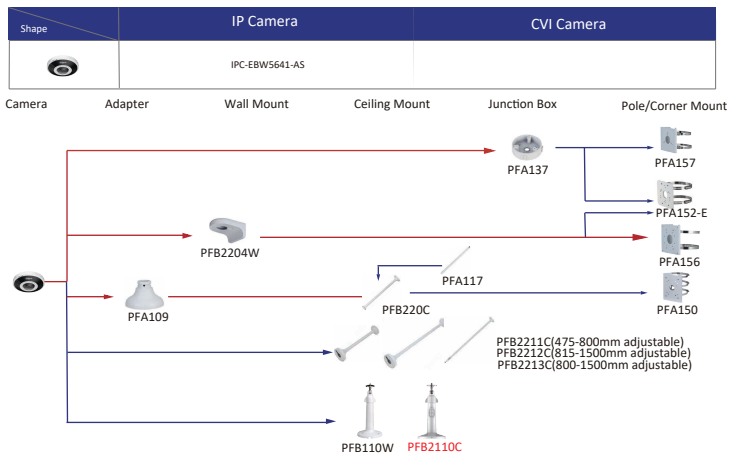

Shape	IP Camera	CVI Camera
		HAC-T3A51-Z-S3 HAC-T3A21-Z
		HAC-T3A21-VF
	IPC-HDW1230T-ZS-S5 IPC-HDW1431T-ZS-S4 IPC-HDW3241T-ZS-S2 IPC-HDW3441T-ZS-S2 IPC-HDW3541T-ZS-S2 IPC-HDW3841T-ZS-S2 IPC-HDW2241T-ZS IPC-HDW2441T-ZS IPC-HDW2541T-ZS IPC-HDW2841T-ZS	IPC-HDW4241T-ZS IPC-HDW4441T-ZS IPC-HDW4541T-ZS IPC-HDW4841T-ZS IPC-HDW5241T-ZE IPC-HDW5441T-ZE IPC-HDW5441T-ZE IPC-HDW5441T-ZE IPC-HDW5441T-ZE IPC-HDW5841T-ZE IPC-HDW5841T-ZE
		HAC-HDW1801T-Z-A-S2 HAC-HDW1801T-Z-A-DP-S2 HAC-HDW1500T-Z-A-S2 HAC-HDW1500T-Z-A-S2 HAC-HDW1231TMQ-A HAC-HDW1200TMQ-A-S6 HAC-HDW1200TMQ-A-S2 HAC-HDW2802TMQ-A-S2
		HAC-HDW2802T-Z-A-S2 HAC-HDW2501T-Z-A-DP-S2 HAC-HDW2501T-Z-A-DP-S2 HAC-HDW2241T-Z-A-S2 HAC-HDW2241T-Z-A-DP-S2 HAC-HDW2501T-Z-A-POC-S2 HAC-HDW2241T-Z-A-POC-S2 HAC-HDW1500T-Z-A-POC-S2 HAC-HDW1200T-Z-A-POC-S5
		HAC-HDW1509T-Z-A-LED-S2 HAC-HDW1509T-Z-A-LED-DP-S2
		HAC-HDW1239T-Z-A-LED-S3 HAC-HDW1239T-Z-A-LED-DP-S3
	IPC-HDW2241TM-S IPC-HDW2441TM-S IPC-HDW2541TM-S IPC-HDW2841TM-S	IPC-HDW5241TM-ASE IPC-HDW5442TM-ASE IPC-HDW5441TM-ASE IPC-HDW5842TM-ASE
	IPC-HDW3249TM-AS-LED IPC-HDW3249TM-AS-NI IPC-HDW3489TM-AS-LED IPC-HDW3489TM-AS-NI IPC-HDW3549TM-AS-LED IPC-HDW2649TM-S-IL	IPC-HDW2549TM-S-IL IPC-HDW2849TM-S-IL IPC-HDW5449TM-SE-LED-S2 IPC-HDW2249TM-S-IL IPC-HDW2449TM-S-IL
	IPC-HDW3449H-AS-PV IPC-HDW3549H-AS-PV IPC-HDW3849H-AS-PV	IPC-HDW3449H-AS-PV-PRO IPC-HDW3649H-AS-PV-PRO IPC-HDW3849H-AS-PV-PRO
	IPC-HDW2249T-ZS-IL IPC-HDW2549T-ZS-IL IPC-HDW2849T-ZS-IL IPC-HDW2449T-ZS-IL IPC-HDW2649T-ZS-IL IPC-HDW3249T-ZS-IL IPC-HDW3449T-ZS-IL	IPC-HDW3649T-ZS-IL IPC-HDW3849T-ZS-IL IPC-HDW5459T-ZE-IL IPC-HDW5599T-ZE-IL IPC-HDW5899T-ZE-IL
	IPC-HDW5849H-ASE-LED IPC-HDW5849H-ASE-LED (S2) IPC-HDW5449H-ASE-O2	
	IPC-HDW3449H-ZAS-PV IPC-HDW3549H-ZAS-PV IPC-HDW3849H-ZAS-PV	IPC-HDW3449H-ZAS-PV-PRO IPC-HDW3649H-ZAS-PV-PRO IPC-HDW3849H-ZAS-PV-PRO
	IPC-HDW5449H-ZE-LED 5449/5649/5849-ASTE-PV 5449/5649/5849-ZE-PV	
	IPC-PDW5849-A180-E2-ASTE DH-IPC-PDW5849-A180-E2-ASTE	
	IPC-PDW3849-A180-AS-PV	
		HAC-ME1809H-A-PV-S2 HAC-ME1509H-A-PV-S2
		HAC-ME1239H-A-PV