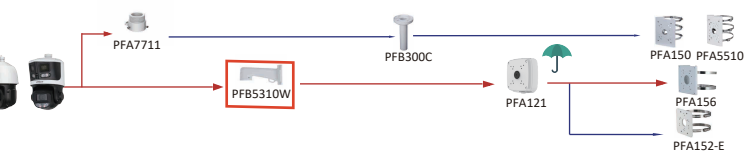

Shape	IP PTZ Camera	CVI PTZ Camera
	SD3D216NB-GNY SD3D416NB-GNY	SDT3E410-8P-MB-A-PV1

Camera   Adapter   Wall Mount   Ceiling Mount   Junction Box   Pole/Corner Mount