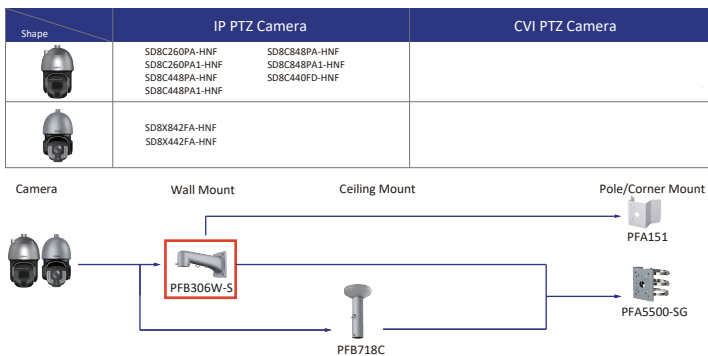

Shape	IP Camera	CVI Camera
		HAC-HDW1801TLQ-A-S3 HAC-HDW1801TLQ-S3 HAC-HDW1500TLQ-A-S3
		HAC-HDW1509TLQ-LED-S3 HAC-HDW1509TLQ-A-LED-S3 HAC-HDW1239TLQ-A-LED-S3 HAC-HDW1239TLQ-LED-S3
		HAC-HDW1509TLQ-IL-A-S3 HAC-HDW1209CLQ-A-LED-S3 HAC-HDW1209CLQ-LED-S3 HAC-HDW1200CLQ-IL-A-S6
		HAC-HDW1200TRQ-IL-T HAC-HDW1500TRQ-IL-T HAC-HDW1801TRQ-IL-T HAC-HDW1500TRQ-A-S3
		HAC-HDW1500TRQ-S3 HAC-HDW1231TRQ-A HAC-HDW1200TRQ-A-S6 HAC-HDW1200TRQ-S6
		HAC-HDW1800TL HAC-HDW1800TL-A
		HAC-HDW12495L-A-PRO HAC-HDW12495L-IL-A-PRO HAC-HDW12195L-A-PRO HAC-HDW12195L-IL-A-PRO

Shape	IP Camera	CVI Camera
		HAC-T2A21-U HAC-T2A51-U
		HAC-T2A21-U-IL HAC-T2A51-U-IL

Shape	IP Camera	CVI Camera
		HAC-T1A21-U HAC-T1A51-U
		HAC-T1A21-U-IL HAC-T1A51-U-IL

Shape	Special Camera
	PSDW83242M-A360-D845L-S3 PSDW82442M-A270-D440-S3 PSDW81642M-A180-D440-S3 PSDW81642M-A360-D440-S3
	PSDW81642S-A360-D425 PSDW8842S-A180-D425
	PSDW81652S-A360-D440 PSDW8852S-A180-D440 PSDW81652S-A360-D440-ATC PSDW8852S-A180-D440-ATC
	IPC-PFW81642-A180 IPC-PFW83242-A180-S2
	IPC-P8BW82041-B360-S2
	IPC-HDW8441X-3D IPC-HDW8441X-8V-3D
	IPC-HFS849G-Z7-LED IPC-HFS849G-Z3-LED

Camera	Adapter	Wall Mount	Ceiling Mount	Junction Box	Corner/Pole Mount
--------	---------	------------	---------------	--------------	-------------------

Shape	Special Camera	Shape	Thermal Series Special Camera
	SD2W2000T-SL		ECA7A142S-HNR-XA-F
	SD2W2030U-SL		ECA7B1231-HNP-XA-F
	SD60432DB-HNY-SL		EPC245U-PTZ EPC230U-PTZ
	ESD41A41S-HNR		EPC230U-PTZ-IR EPC245U-PTZ-IR
	IPC-HDEW8841R-Z IPC-HDEW8441R-Z		TPC-AEPT8641-T TPC-AEPT8441-T
	ECA3A1804-HNR-XB ECA3A1404-HNR-XB (IPC-HFE8441R-Z IPC-HFE841R-Z)		TPC-AEBF5201-T
	ECA2A1400-HN		TPC-AEBF5641-T TPC-AEBF5441-T
	DH-IPC-HFE8441S-AS DH-IPC-HFE841S-AS		
	DH-IPC-HFE8449F-2-PV DH-IPC-HFE849F-2-PV-AC DH-IPC-HFE8849F-2-PV DH-IPC-HFE8849F-2-PV-AC		
	ESD8A142S-HNR-F		
	EPT9A182S-HNR-F EPT9A144S-HNR-F		