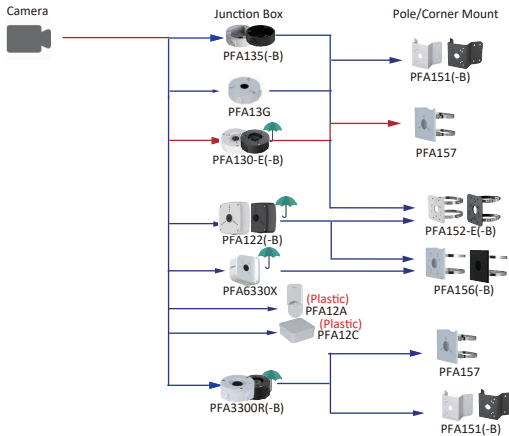

Selection of Bullet Camera

Shape	IP Camera	CVI Camera
	IPC-HFW5842DK1-Z-SG IPC-HFW5842DK1-Z4-SG	

Shape	IP Camera	CVI Camera
	IPC-HFW1230M-A-I1-B-S5 IPC-HFW1230M-A-I2-B-S5 IPC-HFW2231M-AS-I2-B-S2	
	IPC-HFW2249M-AS-LED-B IPC-HFW2449M-AS-LED-B	
	IPC-HFW2249M-S-B-PRO IPC-HFW2449M-S-B-PRO IPC-HFW2649M-S-B-PRO IPC-HFW2849M-S-B-PRO	
	IPC-HFW3441M-AS-SFC-I2	

Selection of Bullet Camera

Shape	IP Camera	CVI Camera
	IPC-HFW3441DG-AS-4G-EAU-B IPC-HFW3441DG-AS-4G-LA-B	
	IPC-HFW2431DG-4G-SP-EAU IPC-HFW2431DG-4G-SP-LA	

Shape	IP Camera	CVI Camera
	IPC-PFW5849-A180-E2-ASTE	

Shape	IP Camera	CVI Camera
	IPC-MFW5241T2-E3-ASE	

Shape	IP Camera		CVI Camera	
			HAC-HFW1801R-Z-A-S2 HAC-HFW1801R-Z-A-DP-S2 HAC-HFW1500R-Z-IRE6-S2 HAC-HFW1500R-Z-IRE6-A-S2 HAC-HFW1500R-Z-IRE6-A-DP-S2 HAC-HFW1500R-Z-IRE6-A-POC-S2 HAC-HFW1200R-Z-IRE6-A-LED-S3	HAC-HFW1231R-Z-A HAC-HFW1231R-Z-A-DP HAC-HFW1200R-Z-S6 HAC-HFW1200R-Z-A-S6 HAC-HFW1200R-Z-A-DP-S6 HAC-B4A21-VF
			HAC-HFW1509MH-A-LED-S3 HAC-HFW1239MH-A-LED-S3	
			HAC-HFW1200D-S6	
	IPC-HFW1230T1-ZS-S5 IPC-HFW1431T1-ZS-S4		HAC-B3A51-Z-S2 HAC-B3A21-Z	
	IPC-HFW3249T-ZAS-IL IPC-HFW3449T-ZAS-IL IPC-HFW3649T-ZAS-IL IPC-HFW3849T-ZAS-IL	IPC-HFW3249T-ZS-IL IPC-HFW3449T-ZS-IL IPC-HFW3649T-ZS-IL IPC-HFW3849T-ZS-IL		
	IPC-HFW5449T1-ASE-PV(-Black) IPC-HFW5649T1-ASE-PV(-Black) IPC-HFW5849T1-ASE-PV(-Black)			
	IPC-HFW5259T-ASE-IL IPC-HFW5459T-ASE-IL	IPC-HFW5559T-ASE-IL IPC-HFW5859T-ASE-IL		