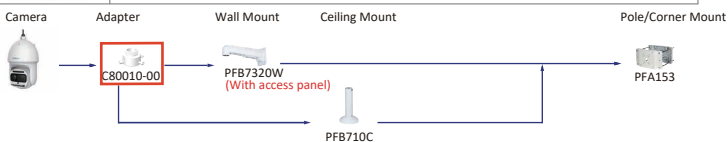

Shape	Thermal Camera
	TPC-SD8641B TPC-SD8441B