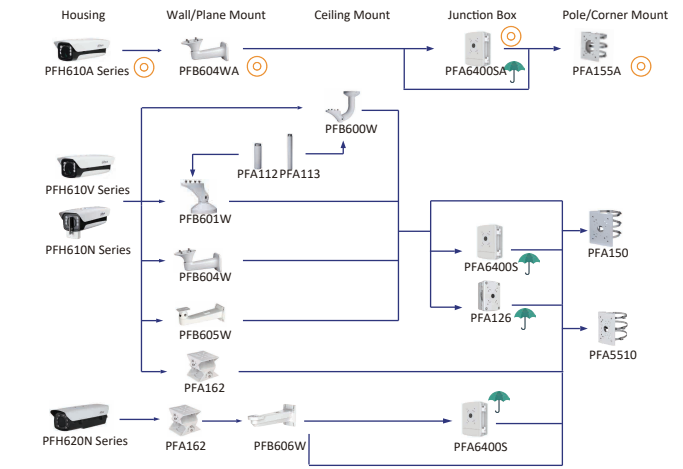

Selection of Box Camera

Series	PFH610N Series	PFH610V Series	PFH610A Series	PFH620N Series
PFH610N Series	PFH610N-IR-W-POE PFH610N-IR-W	PFH610V PFH610V-H PFH610V-H-POE PFH610V-IR-POE PFH610V-IR	PFA610A PFH610A-H PFH610A-H-POE PFH610A-IR-POE PFH610A-IR	PFH620N-IR