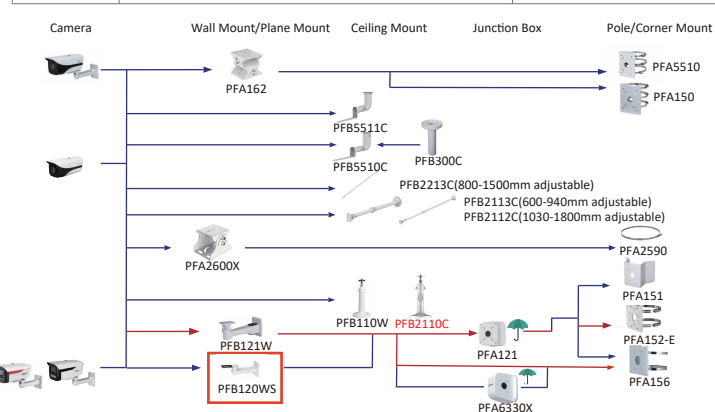

Shape	IP Camera	CVI Camera
	IPC-HFW1230M-A-I1-B-S5 IPC-HFW1230M-A-I2-B-S5 IPC-HFW2231M-AS-I2-B-S2	
	IPC-HFW2249M-AS-LED-B IPC-HFW2449M-AS-LED-B	
	IPC-HFW2249M-S-B-PRO IPC-HFW2449M-S-B-PRO IPC-HFW2649M-S-B-PRO IPC-HFW2849M-S-B-PRO	
	IPC-HFW3441M-AS-SFC-I2