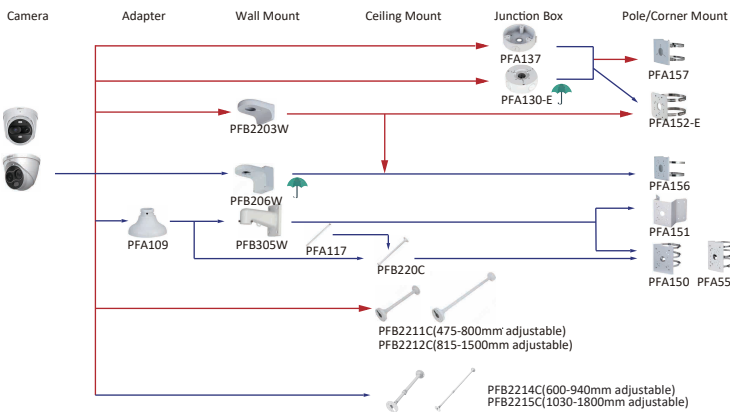

Shape	Thermal Camera	
	DHI-TPC-DF1241-82F2-DW-S8 DHI-TPC-DF1241-83F4-DW-S8 DHI-TPC-DF1241-87F8-DW-S8 DHI-TPC-DF1241-83F2-DW-S8-HW DHI-TPC-DF1241-83F4-DW-S8-HW DHI-TPC-DF1241-87F8-DW-S8-HW	DHI-TPC-DF1241-TB2F2-DW-S8 DHI-TPC-DF1241-TB3F4-DW-S8 DHI-TPC-DF1241-TB7F8-DW-S8 DHI-TPC-DF1241-TB2F2-DW-S8-HW DHI-TPC-DF1241-TB3F4-DW-S8-HW DHI-TPC-DF1241-TB7F8-DW-S8-HW
	DHI-TPC-DF1241-LB2F2-DW-S8-V1 DHI-TPC-DF1241-LB3F4-DW-S8-V1 DHI-TPC-DF1241-LB7F6-DW-S8-V1 DHI-TPC-DF1241-TB2F2-DW-S8-V1 DHI-TPC-DF1241-TB3F4-DW-S8-V1 DHI-TPC-DF1241-TB7F6-DW-S8-V1