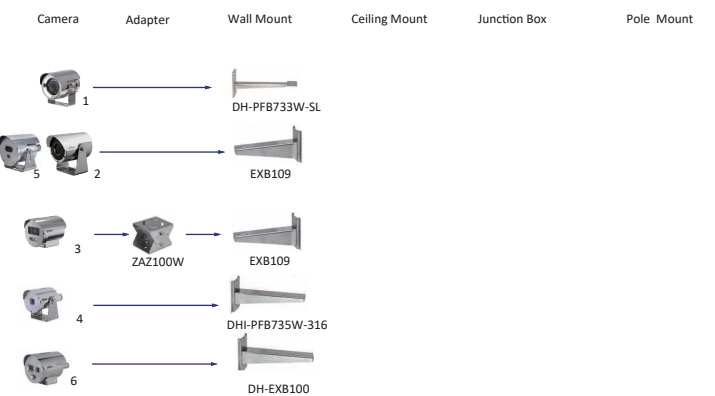

Shape	Special Camera	Shape	Thermal Series Special Camera
	SD2W2000T-SL		ECA7A142S-HNR-XA-F
	SD2W2030U-SL		ECA7B1231-HNP-XA-F
	SD60432DB-HNY-SL		EPC245U-PTZ EPC230U-PTZ
	ESD41A41S-HNR		EPC230U-PTZ-IR EPC245U-PTZ-IR
	IPC-HDEW8841R-Z IPC-HDEW8441R-Z		TPC-AEPT8641-T TPC-AEPT8441-T
	ECA3A1804-HNR-XB ECA3A1404-HNR-XB (IPC-HFE8441R-Z IPC-HFE841R-Z)		TPC-AEBF5201-T
	ECA2A1400-HN		TPC-AEBF5641-T TPC-AEBF5441-T
	DH-IPC-HFE8441S-AS DH-IPC-HFE841S-AS		
	DH-IPC-HFE8449F-2-PV DH-IPC-HFE849F-2-PV-AC DH-IPC-HFE8849F-2-PV DH-IPC-HFE8849F-2-PV-AC		
	ESD8A142S-HNR-F		
	EPT9A182S-HNR-F EPT9A144S-HNR-F