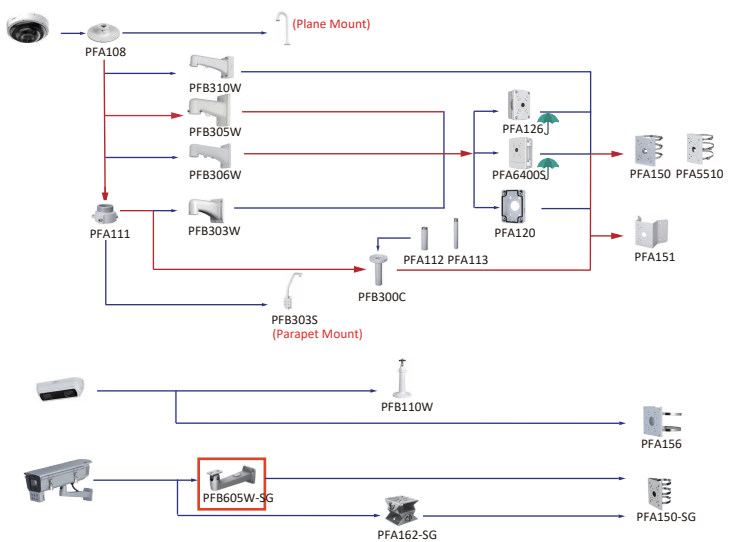

Shape	IP Camera	CVI Camera
		HAC-HDW1801TLQ-A-S3 HAC-HDW1801TLQ-S3 HAC-HDW1500TLQ-A-S3
		HAC-HDW1509TLQ-LED-S3 HAC-HDW1509TLQ-A-LED-S3 HAC-HDW1239TLQ-A-LED-S3 HAC-HDW1239TLQ-LED-S3
		HAC-HDW1509TLQ-IL-A-S3 HAC-HDW1209CLQ-A-LED-S3 HAC-HDW1209CLQ-LED-S3 HAC-HDW1200CLQ-IL-A-S6
		HAC-HDW1200TRQ-IL-T HAC-HDW1500TRQ-IL-T HAC-HDW1801TRQ-IL-T HAC-HDW1500TRQ-A-S3
		HAC-HDW1500TRQ-S3 HAC-HDW1231TRQ-A HAC-HDW1200TRQ-A-S6 HAC-HDW1200TRQ-S6
		HAC-HDW1800TL HAC-HDW1800TL-A
		HAC-HDW12495L-A-PRO HAC-HDW12495L-IL-A-PRO HAC-HDW12195L-A-PRO HAC-HDW12195L-IL-A-PRO

Shape	IP Camera	CVI Camera
		HAC-T2A21-U HAC-T2A51-U
		HAC-T2A21-U-IL HAC-T2A51-U-IL

Shape	IP Camera	CVI Camera
		HAC-T1A21-U HAC-T1A51-U
		HAC-T1A21-U-IL HAC-T1A51-U-IL

Shape	Special Camera
	PSDW83242M-A360-D845L-S3 PSDW82442M-A270-D440-S3 PSDW81642M-A180-D440-S3 PSDW81642M-A360-D440-S3
	PSDW81642S-A360-D425 PSDW8842S-A180-D425
	PSDW81652S-A360-D440 PSDW8852S-A180-D440 PSDW81652S-A360-D440-ATC PSDW8852S-A180-D440-ATC
	IPC-PFW81642-A180 IPC-PFW83242-A180-S2
	IPC-P8BW82041-B360-S2
	IPC-HDW8441X-3D IPC-HDW8441X-8V-3D
	IPC-HFS849G-Z7-LED IPC-HFS849G-Z3-LED

Camera	Adapter	Wall Mount	Ceiling Mount	Junction Box	Corner/Pole Mount
--------	---------	------------	---------------	--------------	-------------------

Shape	Special Camera	Shape	Thermal Series Special Camera
	SD2W2000T-SL		ECA7A142S-HNR-XA-F
	SD2W2030U-SL		ECA7B1231-HNP-XA-F
	SD60432DB-HNY-SL		EPC245U-PTZ EPC230U-PTZ
	ESD41A41S-HNR		EPC230U-PTZ-IR EPC245U-PTZ-IR
	IPC-HDEW8841R-Z IPC-HDEW8441R-Z		TPC-AEPT8641-T TPC-AEPT8441-T
	ECA3A1804-HNR-XB ECA3A1404-HNR-XB (IPC-HFE8441R-Z IPC-HFE841R-Z)		TPC-AEBF5201-T
	ECA2A1400-HN		TPC-AEBF5641-T TPC-AEBF5441-T
	DH-IPC-HFE8441S-AS DH-IPC-HFE841S-AS		
	DH-IPC-HFE8449F-2-PV DH-IPC-HFE849F-2-PV-AC DH-IPC-HFE8849F-2-PV DH-IPC-HFE8849F-2-PV-AC		
	ESD8A142S-HNR-F		
	EPT9A182S-HNR-F EPT9A144S-HNR-F		