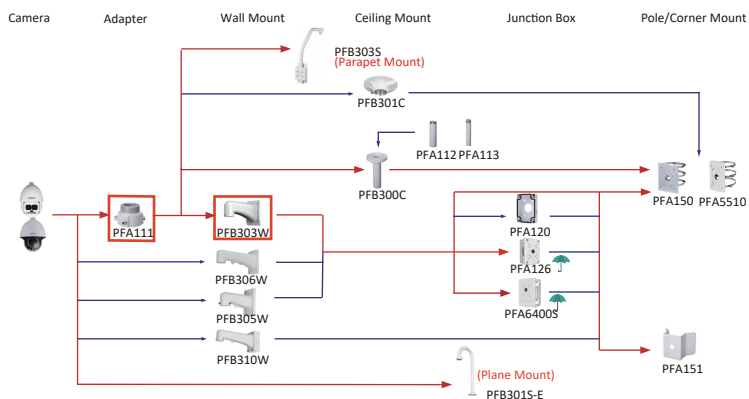

Shape	IP PTZ Camera	CVI PTZ Camera
	SD6AL245GB-HNV SD6AL445GB-HNV SD6AL445GB-HNV-IR	
	SD60432DB-HNV SD60432DB-HNV-SL