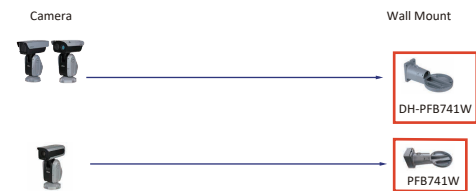

Shape	IP PTZ Camera	CVI PTZ Camera
	PT285260-HNF-PA PT285448-HNF-PA PT285848-HNF-PA PT285260-HNF-PA-FL PT285448-HNF-PA-FL PT285848-HNF-PA-FL	
	PT283440-HNF-PA PT283440-HNR-GA-S