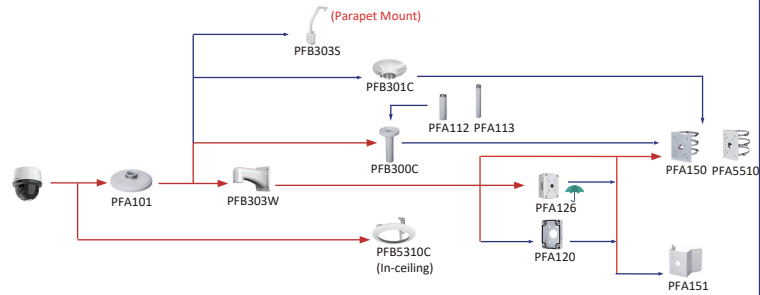

Shape	IP PTZ Camera	CVI PTZ Camera
	SOT5X425-424-FAJG-PV-0832	

Shape	IP PTZ Camera	CVI PTZ Camera
		SD59232D8-HC SD59225D8-HC
	SD50432GB-HNR SD50332GB-HNR SD50225D8-HNY	SD50225D8-HC
		SD40216D8-HC

Camera Adapter Wall Mount Ceiling Mount Junction Box Pole/Corner Mount

Shape	IP PTZ Camera	CVI PTZ Camera
	SD744404-4F-QA	

Camera Wall Mount Ceiling Mount Pole/Corner Mount

Shape	IP PTZ Camera	CVI PTZ Camera
	SD44425D8-HNY SD44216D8-HNY SD44425D8-HNY-R	

Camera Adapter Wall Mount Ceiling Mount Junction Box Pole/Corner Mount