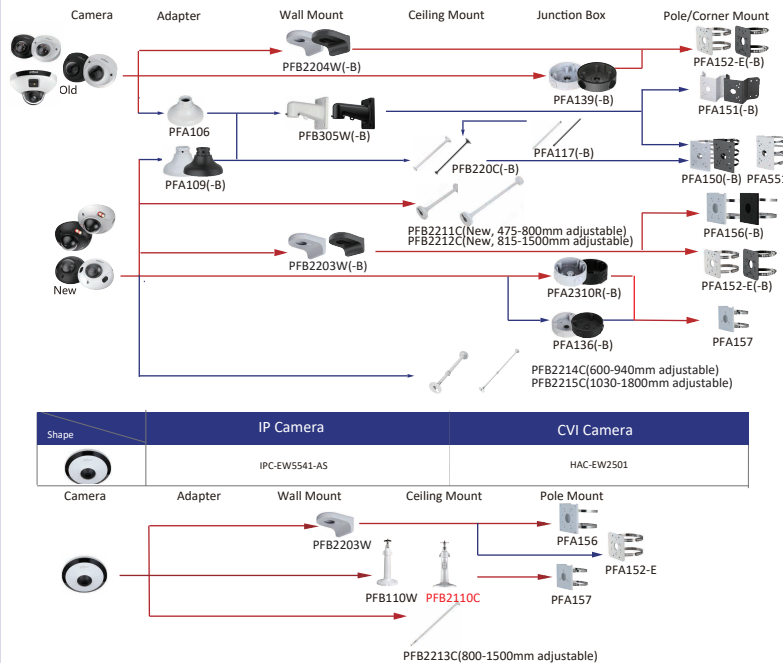

Shape	IP Camera	CVI Camera
Old	IPC-HDBW2231F-AS-S2 IPC-HDBW2431F-AS-S2	HAC-HDBW2501F-A-S2 HAC-HDBW2241F-A-S2
	IPC-HDBW2249F-AS-IL IPC-HDBW2449F-AS-IL	
	IPC-HDPW5441C-AS-PV	
New	IPC-HDBW3241F-AS-S2 IPC-HDBW3441F-AS-S2 IPC-HDBW3541F-AS-S2	
	IPC-HDBW3249F-AS-IL IPC-HDBW3449F-AS-IL IPC-HDBW3649F-AS-IL IPC-HDBW3849F-AS-IL