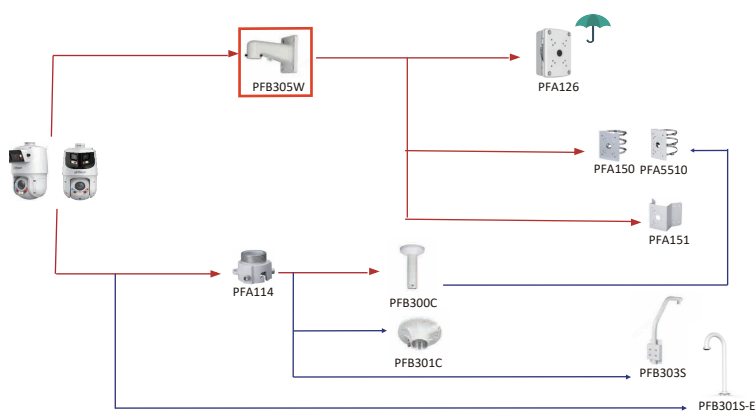

Shape	IP PTZ Camera	CVI PTZ Camera
	SD3D216NB-GNY SD3D416NB-GNY	SDT3E410-8P-MB-A-PV1

Camera Adapter Wall Mount Ceiling Mount Junction Box Pole/Corner Mount

Shape	IP PTZ Camera	CVI PTZ Camera
	SDT3A400-GA-HNP-BX	

Camera Wall Mount Ceiling Mount Pole/Corner Mount

Shape	IP PTZ Camera	CVI PTZ Camera
	SDT4E425-4F-GB-A-PV1-S2 SDT4E225-4F-GB-A-PV1-S2 SDT4E425-8P-GB-A-PV1-SL SDT4E425-8P-GB-APV1	

Camera Adapter Wall Mount Ceiling Mount Junction Box Pole/Corner Mount