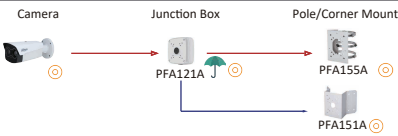

Shape	Thermal Camera
	DHI-TPC-BF5441-813F6-8M-AC-S2 DHI-TPC-BF5441-825F12-8M-AC-S2 DHI-TPC-BF5441-835F12-8M-AC-S2