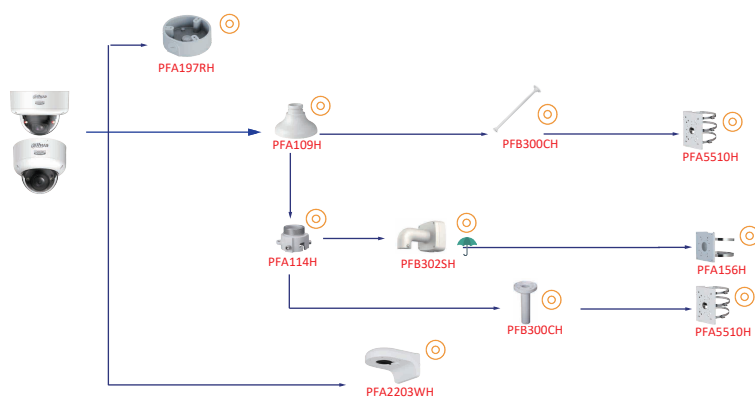

Camera Junction Box Adapter Wall Mount Ceiling Mount Pole/Corner Mount

Shape	IP Camera	
	IPC-HDBW5259E1-ZE-IL-ATC IPC-HDBW5559E1-ZE-IL-ATC IPC-HDBW5559E1-ZHE-IL-ATC IPC-HDBW5259E1-ZSE-IL-ATC IPC-HDBW5559E1-ZSE-IL-ATC	IPC-HDBW5459E1-ZE-IL-ATC IPC-HDBW5459E1-ZHE-IL-ATC IPC-HDBW5859E1-ZE-IL-ATC IPC-HDBW5859E1-ZHE-IL-ATC IPC-HDBW5459E1-Z4E-IL-ATC IPC-HDBW5859E1-Z4E-IL-ATC

Camera Junction Box Adapter Wall Mount Ceiling Mount Pole/Corner Mount

Shape	IP Camera	
	IPC-HFW5459T1-ASE-PV-PRO-ATC IPC-HFW5459T1-ASE-PV-PRO-ATC IPC-HFW5659T1-ASE-PV-PRO-ATC	IPC-HFW5659T1-ASE-PV-PRO-ATC IPC-HFW5859T1-ASE-PV-PRO-ATC IPC-HFW5859T1-ASE-PV-PRO-ATC
	IPC-HFW3449T1-ZAS-PV-PRO-ATC IPC-HFW3649T1-ZAS-PV-PRO-ATC IPC-HFW3849T1-ZAS-PV-PRO-ATC	IPC-HFW3449T1-AS-PV-PRO-ATC IPC-HFW3449T1-AS-PV-PRO-ATC IPC-HFW3649T1-AS-PV-PRO-ATC IPC-HFW3649T1-AS-PV-PRO-ATC IPC-HFW3849T1-AS-PV-PRO-ATC IPC-HFW3849T1-AS-PV-PRO-ATC
	IPC-PFW3859S-A180-AS-PV-ATC IPC-PFW31259S-A180-AS-PV-ATC	

Camera Junction Box Pole/Corner Mount

Shape	IP Camera	
	IPC-HDBW5459R1-ZE-PV-PRO-ATC IPC-HDBW5659R1-ZE-PV-PRO-ATC IPC-HDBW5859R1-ZE-PV-PRO-ATC	IPC-HDBW5459R1-ASE-PV-PRO-ATC IPC-HDBW5659R1-ASE-PV-PRO-ATC IPC-HDBW5859R1-ASE-PV-PRO-ATC
	IPC-HDBW3449R1-ZAS-PV-PRO-ATC IPC-HDBW3649R1-ZAS-PV-PRO-ATC IPC-HDBW3849R1-ZAS-PV-PRO-ATC	

Camera Junction Box Adapter Wall Mount Ceiling Mount Pole/Corner Mount

Shape	IP Camera	
	IPC-HDW5459H-ASE-PV-PRO-ATC IPC-HDW5659H-ASE-PV-PRO-ATC IPC-HDW5859H-ASE-PV-PRO-ATC IPC-HDW5459H-ZE-PV-PRO-ATC IPC-HDW5659H-ZE-PV-PRO-ATC IPC-HDW5859H-ZE-PV-PRO-ATC	IPC-HDW3449H-ZAS-PV-PRO-ATC IPC-HDW3649H-ZAS-PV-PRO-ATC IPC-HDW3849H-ZAS-PV-PRO-ATC IPC-HDW3449H-AS-PV-PRO-ATC IPC-HDW3649H-AS-PV-PRO-ATC IPC-HDW3849H-AS-PV-PRO-ATC
	IPC-PDW3859-A180-AS-PV-ATC IPC-PDW31259-A180-AS-PV-ATC	