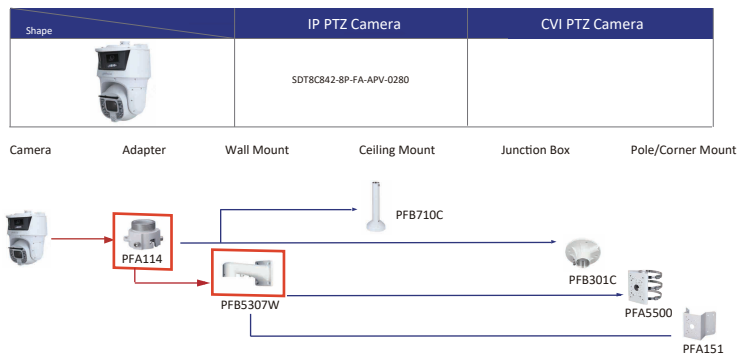

Shape	IP Camera	CVI Camera
		HAC-T2A21-U HAC-T2A51-U
		HAC-T2A21-U-IL HAC-T2A51-U-IL

Shape	IP Camera	CVI Camera
		HAC-T1A21-U HAC-T1A51-U
		HAC-T1A21-U-IL HAC-T1A51-U-IL

Shape	Special Camera
	PSDW83242M-A360-D845L-S3 PSDW82442M-A270-D440-S3 PSDW81642M-A180-D440-S3 PSDW81642M-A360-D440-S3
	PSDW81642S-A360-D425 PSDW8842S-A180-D425
	PSDW81652S-A360-D440 PSDW8852S-A180-D440 PSDW81652S-A360-D440-ATC PSDW8852S-A180-D440-ATC
	IPC-PFW81642-A180 IPC-PFW83242-A180-S2
	IPC-P8BW82041-B360-S2
	IPC-HDW8441X-3D IPC-HDW8441X-8V-3D
	IPC-HFS849G-Z7-LED IPC-HFS849G-Z3-LED

Camera	Adapter	Wall Mount	Ceiling Mount	Junction Box	Corner/Pole Mount
--------	---------	------------	---------------	--------------	-------------------

Shape	Special Camera	Shape	Thermal Series Special Camera
	SD2W2000T-SL		ECA7A142S-HNR-XA-F
	SD2W2030U-SL		ECA7B1231-HNP-XA-F
	SD60432DB-HNY-SL		EPC245U-PTZ EPC230U-PTZ
	ESD41A41S-HNR		EPC230U-PTZ-IR EPC245U-PTZ-IR
	IPC-HDEW8841R-Z IPC-HDEW8441R-Z		TPC-AEPT8641-T TPC-AEPT8441-T
	ECA3A1804-HNR-XB ECA3A1404-HNR-XB (IPC-HFE8441R-Z IPC-HFE841R-Z)		TPC-AEBF5201-T
	ECA2A1400-HN		TPC-AEBF5641-T TPC-AEBF5441-T
	DH-IPC-HFE8441S-AS DH-IPC-HFE841S-AS		
	DH-IPC-HFE8449F-2-PV DH-IPC-HFE849F-2-PV-AC DH-IPC-HFE8849F-2-PV DH-IPC-HFE8849F-2-PV-AC		
	ESD8A142S-HNR-F		
	EPT9A182S-HNR-F EPT9A144S-HNR-F		