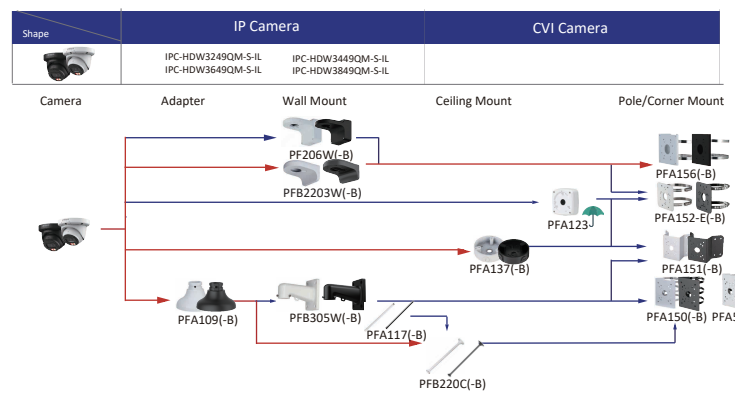

Shape	IP Camera	CVI Camera
	IPC-HDBW3441DR1-AST-4G-LA IPC-HDBW3441DR1-AST-4G-EAU	

Shape	IP Camera	CVI Camera
Old	IPC-HDBW2231F-AS-S2 IPC-HDBW2431F-AS-S2	HAC-HDBW2501F-A-S2 HAC-HDBW2241F-A-S2
	IPC-HDBW2249F-AS-IL IPC-HDBW2449F-AS-IL	
	IPC-HDPW5441C-AS-PV	
New	IPC-HDBW3241F-AS-S2 IPC-HDBW3441F-AS-S2 IPC-HDBW3541F-AS-S2	
	IPC-HDBW3249F-AS-IL IPC-HDBW3449F-AS-IL IPC-HDBW3649F-AS-IL IPC-HDBW3849F-AS-IL	

Shape	IP Camera	CVI Camera
	IPC-HDW5831R-ZE	
	IPC-HDW5459H-ZE-PV-PRO IPC-HDW5659H-ZE-PV-PRO IPC-HDW5659H-ZE-PV-PRO	IPC-HDW5459H-ASE-PV-PRO IPC-HDW5659H-ASE-PV-PRO IPC-HDW5859H-ASE-PV-PRO

Camera Adapter Wall Mount Ceiling Mount Junction Box Pole/Corner Mount