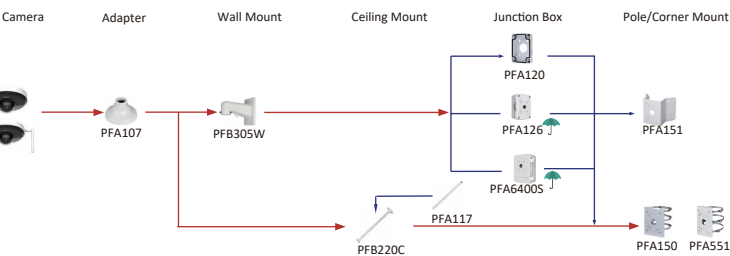

Shape	IP PTZ Camera	CVI PTZ Camera
	SD3C205D8-GNY-A-PV SD3C205D8-GNY-AW-PV SD3C405D8-GNY-A-PV SD3C405D8-GNY-AW-PV	
	SD3E205D8-GNY-A-PV1 SD3E405D8-GNY-A-PV1 SD3E410D8-GNY-A-PV1	

Camera Adapter Wall Mount Ceiling Mount Junction Box Pole/Corner Mount

Shape	IP PTZ Camera	CVI PTZ Camera
		SD42216D8-HC
	SD29204D8-GNY SD29204D8-GNY-W SD29404D8-GNY SD29404D8-GNY-W	

Camera Adapter Wall Mount Ceiling Mount Junction Box Pole/Corner Mount

Shape	IP PTZ Camera	CVI PTZ Camera
	SD22204DB-GNY SD22404DB-GNY	SD22204DB-GC
	SD22204DB-GNY-W SD22404DB-GNY-W	

Shape	IP PTZ Camera	CVI PTZ Camera
	SD1A204DB-GNY SD1A404DB-GNY	
	SD1A204DB-GNY-W SD1A404DB-GNY-W SD1A404DB-GNY-W-PV	

Shape	IP PTZ Camera	CVI PTZ Camera
	PT285260-HNF-PA PT285448-HNF-PA PT285848-HNF-PA PT285260-HNF-PA-FL PT285448-HNF-PA-FL PT285848-HNF-PA-FL	
	PT283440-HNF-PA PT283440-HNR-GA-S	