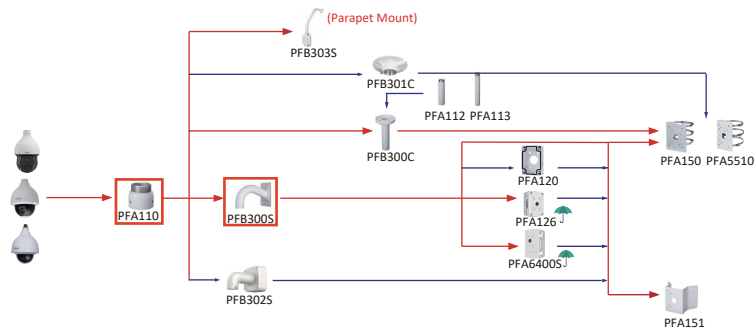

Shape	IP PTZ Camera	CVI PTZ Camera
		SD6C3232DB-HC SD6C3225DB-HC
	SD6E425MB-HNR-A-PV1 SD6E232MB-HNR-A-PV1 SD6E432MB-HNR-A-PV1	SD6E245MB-HNR-A-PV1 SD6E445MB-HNR-A-PV1 SD6E825MA-HNR-A-PV1
	SD5A425MA-HNR SD5A825GA-HNR SD5A445GB-HNR SD5A432MB-HNR	SD5A425MB-HNR SD5A245GB-HNR SD5A225GB-HNR-SL
	SD49425DB-HNV SD49225DB-HNV	SD49425DB-HNV-GQ-EAU SD49425DB-HNV-GQ-LA
	SD4E425MB-HNR-A-PV1 SD4E225MB-HNR-A-PV1 SD4E825MB-HNR-A-PV1	SD49225DB-HC SD49218DB-HC
	SD4D825MB-HNR SD4D425MB-HNR SD4D225DB-HNV SD4D225MB-HNR	

Shape	IP PTZ Camera	CVI PTZ Camera
	SOT5X425-424-FAJG-PV-0832	

Shape	IP PTZ Camera	CVI PTZ Camera
		SD59232D8-HC SD59225D8-HC
	SD50432GB-HNR SD50332GB-HNR SD50225D8-HNY	SD50225D8-HC
		SD40216D8-HC

Camera Adapter Wall Mount Ceiling Mount Junction Box Pole/Corner Mount