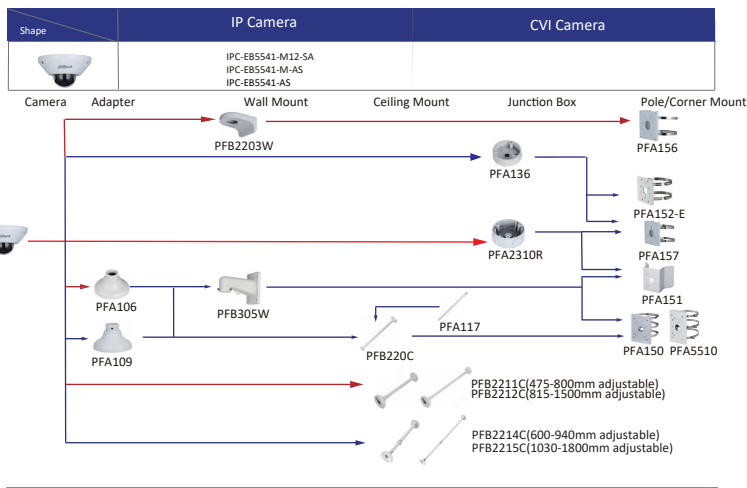

Shape	IP Camera	CVI Camera
		HAC-T3A51-Z-S3 HAC-T3A21-Z
		HAC-T3A21-VF
	IPC-HDW1230T-ZS-S5 IPC-HDW1431T-ZS-S4 IPC-HDW3241T-ZS-S2 IPC-HDW3441T-ZS-S2 IPC-HDW3541T-ZS-S2 IPC-HDW3841T-ZS-S2 IPC-HDW2241T-ZS IPC-HDW2441T-ZS IPC-HDW2541T-ZS IPC-HDW2841T-ZS	IPC-HDW4241T-ZS IPC-HDW4441T-ZS IPC-HDW4541T-ZS IPC-HDW4841T-ZS IPC-HDW5241T-ZE IPC-HDW5441T-ZE IPC-HDW5441T-ZE IPC-HDW5441T-ZE IPC-HDW5441T-ZE IPC-HDW5841T-ZE IPC-HDW5841T-ZE
		HAC-HDW1801T-Z-A-S2 HAC-HDW1801T-Z-A-DP-S2 HAC-HDW1500T-Z-A-S2 HAC-HDW1500T-Z-A-S2 HAC-HDW1231TMQ-A HAC-HDW1200TMQ-A-S6 HAC-HDW1200TMQ-A-S2 HAC-HDW2802TMQ-A-S2
		HAC-HDW2802T-Z-A-S2 HAC-HDW2501T-Z-A-DP-S2 HAC-HDW2501T-Z-A-DP-S2 HAC-HDW2241T-Z-A-S2 HAC-HDW2241T-Z-A-DP-S2 HAC-HDW2501T-Z-A-POC-S2 HAC-HDW2241T-Z-A-POC-S2 HAC-HDW1500T-Z-A-POC-S2 HAC-HDW1200T-Z-A-POC-S5
		HAC-HDW1509T-Z-A-LED-S2 HAC-HDW1509T-Z-A-LED-DP-S2
		HAC-HDW1239T-Z-A-LED-S3 HAC-HDW1239T-Z-A-LED-DP-S3
	IPC-HDW2241TM-S IPC-HDW2441TM-S IPC-HDW2541TM-S IPC-HDW2841TM-S	IPC-HDW5241TM-ASE IPC-HDW5442TM-ASE IPC-HDW5441TM-ASE IPC-HDW5842TM-ASE
	IPC-HDW3249TM-AS-LED IPC-HDW3249TM-AS-NI IPC-HDW3489TM-AS-LED IPC-HDW3489TM-AS-NI IPC-HDW3549TM-AS-LED IPC-HDW2649TM-S-IL	IPC-HDW2549TM-S-IL IPC-HDW2849TM-S-IL IPC-HDW5449TM-SE-LED-S2 IPC-HDW2249TM-S-IL IPC-HDW2449TM-S-IL
	IPC-HDW3449H-AS-PV IPC-HDW3549H-AS-PV IPC-HDW3849H-AS-PV	IPC-HDW3449H-AS-PV-PRO IPC-HDW3649H-AS-PV-PRO IPC-HDW3849H-AS-PV-PRO
	IPC-HDW2249T-ZS-IL IPC-HDW2549T-ZS-IL IPC-HDW2849T-ZS-IL IPC-HDW2449T-ZS-IL IPC-HDW2649T-ZS-IL IPC-HDW3249T-ZS-IL IPC-HDW3449T-ZS-IL	IPC-HDW3649T-ZS-IL IPC-HDW3849T-ZS-IL IPC-HDW5459T-ZE-IL IPC-HDW5599T-ZE-IL IPC-HDW5899T-ZE-IL
	IPC-HDW5849H-ASE-LED IPC-HDW5849H-ASE-LED (S2) IPC-HDW5449H-ASE-O2	
	IPC-HDW3449H-ZAS-PV IPC-HDW3549H-ZAS-PV IPC-HDW3849H-ZAS-PV	IPC-HDW3449H-ZAS-PV-PRO IPC-HDW3649H-ZAS-PV-PRO IPC-HDW3849H-ZAS-PV-PRO
	IPC-HDW5449H-ZE-LED 5449/5649/5849-ASTE-PV 5449/5649/5849-ZE-PV	
	IPC-PDW5849-A180-E2-ASTE DH-IPC-PDW5849-A180-E2-ASTE	
	IPC-PDW3849-A180-AS-PV	
		HAC-ME1809H-A-PV-S2 HAC-ME1509H-A-PV-S2
		HAC-ME1239H-A-PV