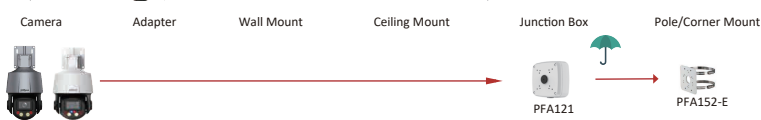

Shape	IP PTZ Camera	CVI PTZ Camera
	SD3C205D8-GNY-A-PV SD3C205D8-GNY-AW-PV SD3C405D8-GNY-A-PV SD3C405D8-GNY-AW-PV	
	SD3E205D8-GNY-A-PV1 SD3E405D8-GNY-A-PV1 SD3E410D8-GNY-A-PV1	

Camera   Adapter   Wall Mount   Ceiling Mount   Junction Box   Pole/Corner Mount