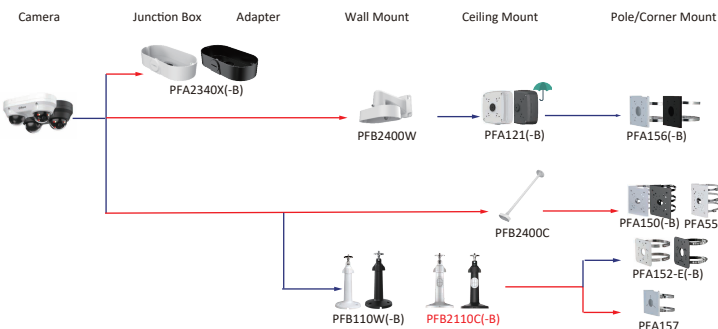

Shape	IP Camera	
	IPC-HDBW7442H-Z-S2 IPC-HDBW7442H-Z4-S2 IPC-HDBW7842H-Z-S2 IPC-HDBW7842H-Z4-S2	IPC-HDBW5442H-Z4HE IPC-HDBW5442H-ZHE IPC-HDBW5842H-ZHE IPC-HDBW5842H-Z4HE
	IPC-HDBW8841H-Z-LB IPC-HDBW8841H-Z4-LB	
	IPC-HDBW7442E1-Z-X IPC-HDBW7442E1-Z4-X IPC-HDBW7942E1-Z-X IPC-HDBW7842E1-Z4-X IPC-HDBW71242E1-Z-X	

Shape	IP Camera	
	DH-IPC-HDBW2449F-AS-E2-IL