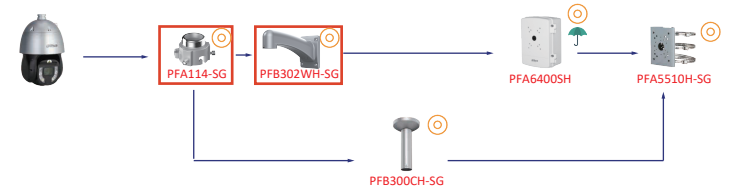

Shape	PTZ Camera
	IPC-HDW5459H-ASE-PV-PRO-ATC

Camera   Wall Mount   Ceiling Mount   Junction Box   Corner/Pole Mount