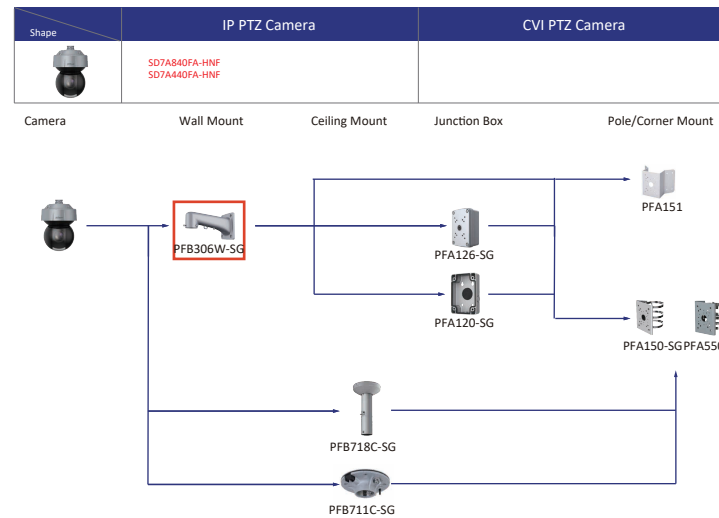

Shape	IP Camera	CVI Camera
		HAC-HDW1801TLQ-A-S3 HAC-HDW1801TLQ-S3 HAC-HDW1500TLQ-A-S3
		HAC-HDW1509TLQ-LED-S3 HAC-HDW1509TLQ-A-LED-S3 HAC-HDW1239TLQ-A-LED-S3 HAC-HDW1239TLQ-LED-S3
		HAC-HDW1509TLQ-IL-A-S3 HAC-HDW1209CLQ-A-LED-S3 HAC-HDW1209CLQ-LED-S3 HAC-HDW1200CLQ-IL-A-S6
		HAC-HDW1200TRQ-IL-T HAC-HDW1500TRQ-IL-T HAC-HDW1801TRQ-IL-T HAC-HDW1500TRQ-A-S3
		HAC-HDW1500TRQ-S3 HAC-HDW1231TRQ-A HAC-HDW1200TRQ-A-S6 HAC-HDW1200TRQ-S6
		HAC-HDW1800TL HAC-HDW1800TL-A
		HAC-HDW12495L-A-PRO HAC-HDW12495L-IL-A-PRO HAC-HDW12195L-A-PRO HAC-HDW12195L-IL-A-PRO

Shape	IP Camera	CVI Camera
		HAC-T2A21-U HAC-T2A51-U
		HAC-T2A21-U-IL HAC-T2A51-U-IL

Shape	IP Camera	CVI Camera
		HAC-T1A21-U HAC-T1A51-U
		HAC-T1A21-U-IL HAC-T1A51-U-IL

Shape	Special Camera
	PSDW83242M-A360-D845L-S3 PSDW82442M-A270-D440-S3 PSDW81642M-A180-D440-S3 PSDW81642M-A360-D440-S3
	PSDW81642S-A360-D425 PSDW8842S-A180-D425
	PSDW81652S-A360-D440 PSDW8852S-A180-D440 PSDW81652S-A360-D440-ATC PSDW8852S-A180-D440-ATC
	IPC-PFW81642-A180 IPC-PFW83242-A180-S2
	IPC-P8BW82041-B360-S2
	IPC-HDW8441X-3D IPC-HDW8441X-8V-3D
	IPC-HFS849G-Z7-LED IPC-HFS849G-Z3-LED

Camera	Adapter	Wall Mount	Ceiling Mount	Junction Box	Corner/Pole Mount
--------	---------	------------	---------------	--------------	-------------------

Shape	Special Camera	Shape	Thermal Series Special Camera
	SD2W2000T-SL		ECA7A142S-HNR-XA-F
	SD2W2030U-SL		ECA7B1231-HNP-XA-F
	SD60432DB-HNY-SL		EPC245U-PTZ EPC230U-PTZ
	ESD41A41S-HNR		EPC230U-PTZ-IR EPC245U-PTZ-IR
	IPC-HDEW8841R-Z IPC-HDEW8441R-Z		TPC-AEPT8641-T TPC-AEPT8441-T
	ECA3A1804-HNR-XB ECA3A1404-HNR-XB (IPC-HFE8441R-Z IPC-HFE841R-Z)		TPC-AEBF5201-T
	ECA2A1400-HN		TPC-AEBF5641-T TPC-AEBF5441-T
	DH-IPC-HFE8441S-AS DH-IPC-HFE841S-AS		
	DH-IPC-HFE8449F-2-PV DH-IPC-HFE849F-2-PV-AC DH-IPC-HFE8849F-2-PV DH-IPC-HFE8849F-2-PV-AC		
	ESD8A142S-HNR-F		
	EPT9A182S-HNR-F EPT9A144S-HNR-F		