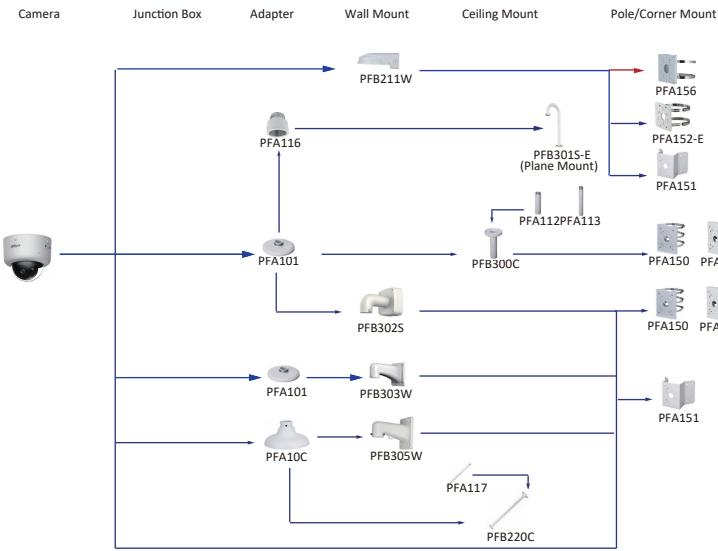

Shape	IP Camera	
	IPC-HDBW54592-ZHE-PV-PRO IPC-HDBW56592-ZHE-PV-PRO IPC-HDBW58592-ZHE-PV-PRO IPC-HDBW54592-Z4HE-PV-PRO IPC-HDBW56592-Z4HE-PV-PRO IPC-HDBW58592-Z4HE-PV-PRO	IPC-HDBW74592-Z-PV-X IPC-HDBW74592-Z4-PV-X IPC-HDBW78592-Z-PV-X IPC-HDBW78592-Z4-PV-X