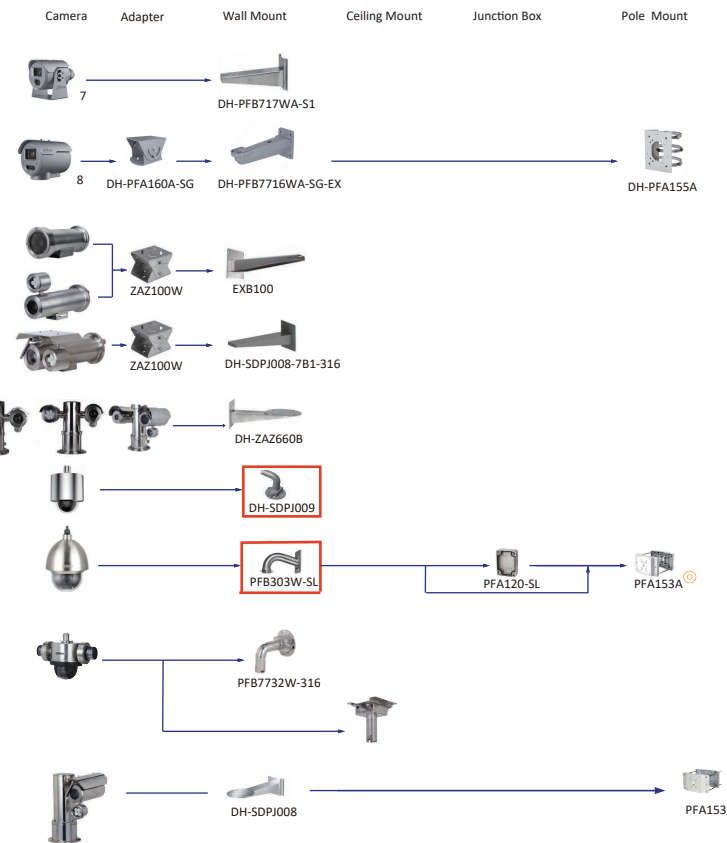

Shape	IP Camera	CVI Camera
		HAC-HDW1801TLQ-A-S3 HAC-HDW1801TLQ-S3 HAC-HDW1500TLQ-A-S3
		HAC-HDW1509TLQ-LED-S3 HAC-HDW1509TLQ-A-LED-S3 HAC-HDW1239TLQ-A-LED-S3 HAC-HDW1239TLQ-LED-S3
		HAC-HDW1509TLQ-IL-A-S3 HAC-HDW1209CLQ-A-LED-S3 HAC-HDW1209CLQ-LED-S3 HAC-HDW1200CLQ-IL-A-S6
		HAC-HDW1200TRQ-IL-T HAC-HDW1500TRQ-IL-T HAC-HDW1801TRQ-IL-T HAC-HDW1500TRQ-A-S3
		HAC-HDW1500TRQ-S3 HAC-HDW1231TRQ-A HAC-HDW1200TRQ-A-S6 HAC-HDW1200TRQ-S6
		HAC-HDW1800TL HAC-HDW1800TL-A
		HAC-HDW12495L-A-PRO HAC-HDW12495L-IL-A-PRO HAC-HDW12195L-A-PRO HAC-HDW12195L-IL-A-PRO

Shape	IP Camera	CVI Camera
		HAC-T2A21-U HAC-T2A51-U
		HAC-T2A21-U-IL HAC-T2A51-U-IL

Shape	IP Camera	CVI Camera
		HAC-T1A21-U HAC-T1A51-U
		HAC-T1A21-U-IL HAC-T1A51-U-IL

Shape	Special Camera
	PSDW83242M-A360-D845L-S3 PSDW82442M-A270-D440-S3 PSDW81642M-A180-D440-S3 PSDW81642M-A360-D440-S3
	PSDW81642S-A360-D425 PSDW8842S-A180-D425
	PSDW81652S-A360-D440 PSDW8852S-A180-D440 PSDW81652S-A360-D440-ATC PSDW8852S-A180-D440-ATC
	IPC-PFW81642-A180 IPC-PFW83242-A180-S2
	IPC-P8BW82041-B360-S2
	IPC-HDW8441X-3D IPC-HDW8441X-8V-3D
	IPC-HFS849G-Z7-LED IPC-HFS849G-Z3-LED

Camera	Adapter	Wall Mount	Ceiling Mount	Junction Box	Corner/Pole Mount
--------	---------	------------	---------------	--------------	-------------------

Shape	Special Camera	Shape	Thermal Series Special Camera
	SD2W2000T-SL		ECA7A142S-HNR-XA-F
	SD2W2030U-SL		ECA7B1231-HNP-XA-F
	SD60432DB-HNY-SL		EPC245U-PTZ EPC230U-PTZ
	ESD41A41S-HNR		EPC230U-PTZ-IR EPC245U-PTZ-IR
	IPC-HDEW8841R-Z IPC-HDEW8441R-Z		TPC-AEPT8641-T TPC-AEPT8441-T
	ECA3A1804-HNR-XB ECA3A1404-HNR-XB (IPC-HFE8441R-Z IPC-HFE841R-Z)		TPC-AEBF5201-T
	ECA2A1400-HN		TPC-AEBF5641-T TPC-AEBF5441-T
	DH-IPC-HFE8441S-AS DH-IPC-HFE841S-AS		
	DH-IPC-HFE8449F-2-PV DH-IPC-HFE849F-2-PV-AC DH-IPC-HFE8849F-2-PV DH-IPC-HFE8849F-2-PV-AC		
	ESD8A142S-HNR-F		
	EPT9A182S-HNR-F EPT9A144S-HNR-F		