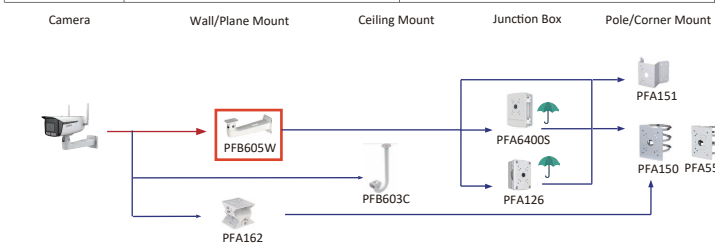

Selection of Bullet Camera

Shape	IP Camera	CVI Camera
	IPC-HFW5842DK1-Z-SG IPC-HFW5842DK1-Z4-SG