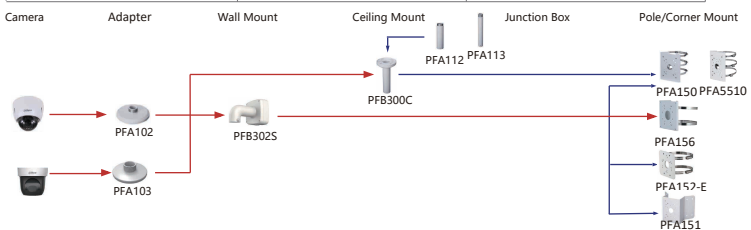

Shape	IP PTZ Camera	CVI PTZ Camera
		SD42216D8-HC
	SD29204D8-GNY SD29204D8-GNY-W SD29404D8-GNY SD29404D8-GNY-W	

Camera   Adapter   Wall Mount   Ceiling Mount   Junction Box   Pole/Corner Mount