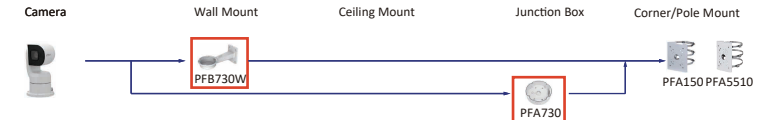

Shape	IP PTZ Camera	CVI PTZ Camera
	PTZ1A225-HNR-GB