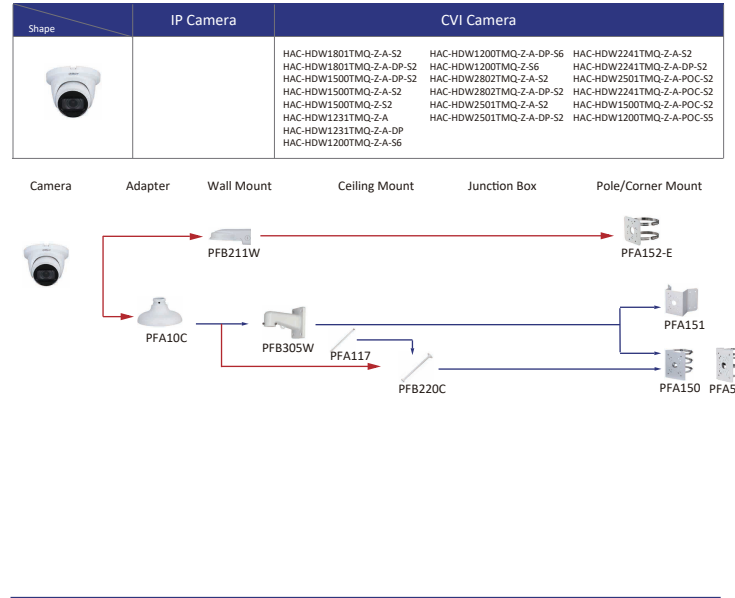

Shape	IP Camera	CVI Camera
	IPC-HDW5831R-ZE	
	IPC-HDW5459H-ZE-PV-PRO IPC-HDW5659H-ZE-PV-PRO IPC-HDW5659H-ZE-PV-PRO	IPC-HDW5459H-ASE-PV-PRO IPC-HDW5659H-ASE-PV-PRO IPC-HDW5859H-ASE-PV-PRO

Camera Adapter Wall Mount Ceiling Mount Junction Box Pole/Corner Mount

PFA157
PFA152-E(-B)
PFA156(-B)
PFA151(-B)
PFA150(-B)
PFA5510
PFA137(-B)
PFA130-E
PFA109(-B)
PFB305W(-B)
PFA117(-B)
PFB220C(-B)
PFA6330X
PFB2211C(New, 475-800mm adjustable)
PFB2212C(New, 815-1500mm adjustable)
PFB2214C(600-940mm adjustable)
PFB2215C(1030-1800mm adjustable)

Shape	IP Camera	CVI Camera
		HAC-HDW1500TMQ-A-S2 HAC-HDW1500TMQ-S2 HAC-HDW1231TMQ-A HAC-HDW1200TMQ-A-S6
	IPC-HDW1230S-S5 IPC-HDW1431S-S4	
	IPC-HDW12300T-STW IPC-HDW14300T-STW	IPC-HDW12300T-SAW IPC-HDW14300T-SAW
	T2A-LED T4A-LED	T2A-PV T4A-PV
	IPC-HDW2249T-S-PRO IPC-HDW2449T-S-PRO	IPC-HDW2649T-S-PRO IPC-HDW2849T-S-PRO
	IPC-HDW2230T-AS-S2 IPC-HDW2241T-S IPC-HDW2441T-S IPC-HDW2541T-S	IPC-HDW2841T-S IPC-HDW4231T-S IPC-HDW4531T-S
		HAC-HDW1801TQ-A-S2 HAC-HDW1500TQ-A-S3 HAC-HDW1231TQ-A HAC-HDW1200TQ-A-S6
	IPC-HDW2249T-S-LED IPC-HDW2449T-S-LED	HAC-HDW1209TQ-A-LED-S3 HAC-HDW1209TQ-LED-S3