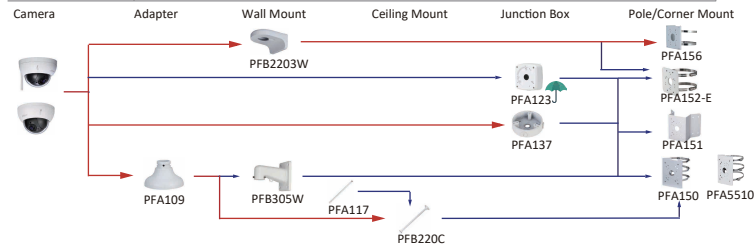

Camera Wall Mount Ceiling Mount Pole/Corner Mount

Shape	IP PTZ Camera	CVI PTZ Camera
	SDT4E425-4F-GB-A-PV1-S2 SDT4E225-4F-GB-A-PV1-S2 SDT4E425-8P-GB-A-PV1-SL SDT4E425-8P-GB-APV1	

Camera Adapter Wall Mount Ceiling Mount Junction Box Pole/Corner Mount

Shape	IP PTZ Camera	CVI PTZ Camera
	SD3C205D8-GNY-A-PV SD3C205D8-GNY-AW-PV SD3C405D8-GNY-A-PV SD3C405D8-GNY-AW-PV	
	SD3E205D8-GNY-A-PV1 SD3E405D8-GNY-A-PV1 SD3E410D8-GNY-A-PV1	

Camera Adapter Wall Mount Ceiling Mount Junction Box Pole/Corner Mount

Shape	IP PTZ Camera	CVI PTZ Camera
		SD42216D8-HC
	SD29204D8-GNY SD29204D8-GNY-W SD29404D8-GNY SD29404D8-GNY-W	

Camera Adapter Wall Mount Ceiling Mount Junction Box Pole/Corner Mount

Shape	IP PTZ Camera	CVI PTZ Camera
	SD22204DB-GNY SD22404DB-GNY	SD22204DB-GC
	SD22204DB-GNY-W SD22404DB-GNY-W	