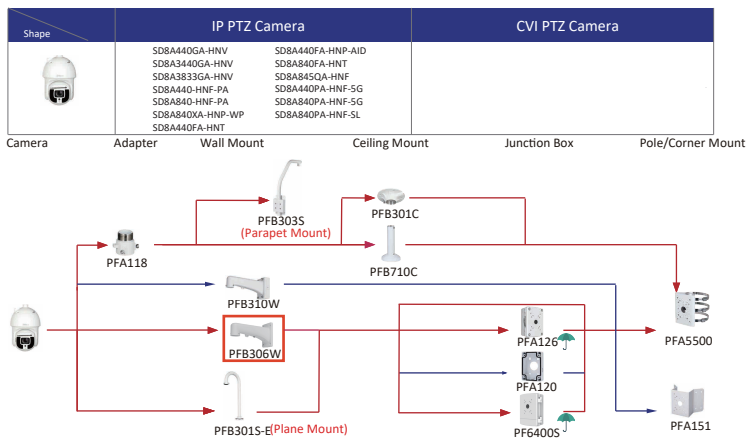

Shape	IP Camera	CVI Camera
		HAC-HDW1801TLQ-A-S3 HAC-HDW1801TLQ-S3 HAC-HDW1500TLQ-A-S3
		HAC-HDW1509TLQ-LED-S3 HAC-HDW1509TLQ-A-LED-S3 HAC-HDW1239TLQ-A-LED-S3 HAC-HDW1239TLQ-LED-S3
		HAC-HDW1509TLQ-IL-A-S3 HAC-HDW1209CLQ-A-LED-S3 HAC-HDW1209CLQ-LED-S3 HAC-HDW1200CLQ-IL-A-S6
		HAC-HDW1200TRQ-IL-T HAC-HDW1500TRQ-IL-T HAC-HDW1801TRQ-IL-T HAC-HDW1500TRQ-A-S3
		HAC-HDW1500TRQ-S3 HAC-HDW1231TRQ-A HAC-HDW1200TRQ-A-S6 HAC-HDW1200TRQ-S6
		HAC-HDW1800TL HAC-HDW1800TL-A
		HAC-HDW12495L-A-PRO HAC-HDW12495L-IL-A-PRO HAC-HDW12195L-A-PRO HAC-HDW12195L-IL-A-PRO

Shape	IP Camera	CVI Camera
		HAC-T2A21-U HAC-T2A51-U
		HAC-T2A21-U-IL HAC-T2A51-U-IL

Shape	IP Camera	CVI Camera
		HAC-T1A21-U HAC-T1A51-U
		HAC-T1A21-U-IL HAC-T1A51-U-IL

Shape	Special Camera
	PSDW83242M-A360-D845L-S3 PSDW82442M-A270-D440-S3 PSDW81642M-A180-D440-S3 PSDW81642M-A360-D440-S3
	PSDW81642S-A360-D425 PSDW8842S-A180-D425
	PSDW81652S-A360-D440 PSDW8852S-A180-D440 PSDW81652S-A360-D440-ATC PSDW8852S-A180-D440-ATC
	IPC-PFW81642-A180 IPC-PFW83242-A180-S2
	IPC-P8BW82041-B360-S2
	IPC-HDW8441X-3D IPC-HDW8441X-8V-3D
	IPC-HFS849G-Z7-LED IPC-HFS849G-Z3-LED

Camera	Adapter	Wall Mount	Ceiling Mount	Junction Box	Corner/Pole Mount
--------	---------	------------	---------------	--------------	-------------------

Shape	Special Camera	Shape	Thermal Series Special Camera
	SD2W2000T-SL		ECA7A142S-HNR-XA-F
	SD2W2030U-SL		ECA7B1231-HNP-XA-F
	SD60432DB-HNY-SL		EPC245U-PTZ EPC230U-PTZ
	ESD41A41S-HNR		EPC230U-PTZ-IR EPC245U-PTZ-IR
	IPC-HDEW8841R-Z IPC-HDEW8441R-Z		TPC-AEPT8641-T TPC-AEPT8441-T
	ECA3A1804-HNR-XB ECA3A1404-HNR-XB (IPC-HFE8441R-Z IPC-HFE841R-Z)		TPC-AEBF5201-T
	ECA2A1400-HN		TPC-AEBF5641-T TPC-AEBF5441-T
	DH-IPC-HFE8441S-AS DH-IPC-HFE841S-AS		
	DH-IPC-HFE8449F-2-PV DH-IPC-HFE849F-2-PV-AC DH-IPC-HFE8849F-2-PV DH-IPC-HFE8849F-2-PV-AC		
	ESD8A142S-HNR-F		
	EPT9A182S-HNR-F EPT9A144S-HNR-F		