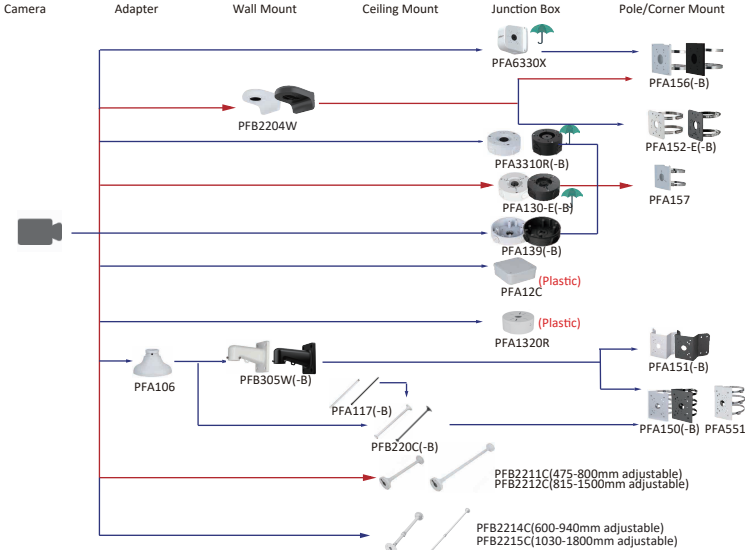

Shape	IP Camera	CVI Camera
	IPC-HDW4241EM-S IPC-HDW4441EM-S IPC-HDW4541EM-S IPC-HDW4841EM-S	IPC-HDW3241EM-S-S2 IPC-HDW3441EM-S-S2 IPC-HDW3541EM-S-S2 IPC-HDW3841EM-S-S2
	IPC-HDW4831EM-ASE	HAC-HDW1200EM-A-S6 HAC-HDW1200EM-S6
		HAC-HDW1801T-A-S3 HAC-HDW1801T-S3 HAC-HDW802T-A
		HAC-HDW1809T-A-LED HAC-HDW1801T-IL-A-S3 HAC-HDW1509T-IL-A-S3 HAC-HDW1509T-A-LED-S3 HAC-HDW1239T-IL-A-S3 HAC-HDW1209T-IL-A-S3 HAC-HDW1200T-IL-A-S6
		HAC-HDW2509T-A-LED HAC-HDW2249T-A-LED-S2 HAC-HDW1509T-A-LED-S3 HAC-HDW1509T-A-LED-POC-S2 HAC-HDW1239T-A-LED-S3
		HAC-HDW1249XM-A-PRO HAC-HDW1249XM-IL-A-PRO
		HAC-HDW12495M-A-PRO HAC-HDW12495M-IL-A-PRO HAC-HDW12155M-A-PRO HAC-HDW12155M-IL-A-PRO