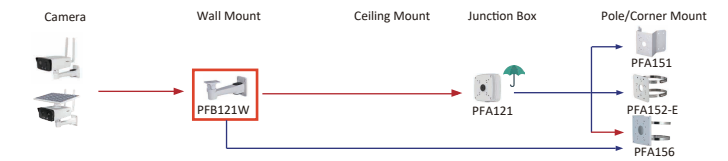

Selection of Bullet Camera

Shape	IP Camera	CVI Camera
	IPC-HFW3441DG-AS-4G-EAU-B IPC-HFW3441DG-AS-4G-LA-B	
	IPC-HFW2431DG-4G-SP-EAU IPC-HFW2431DG-4G-SP-LA