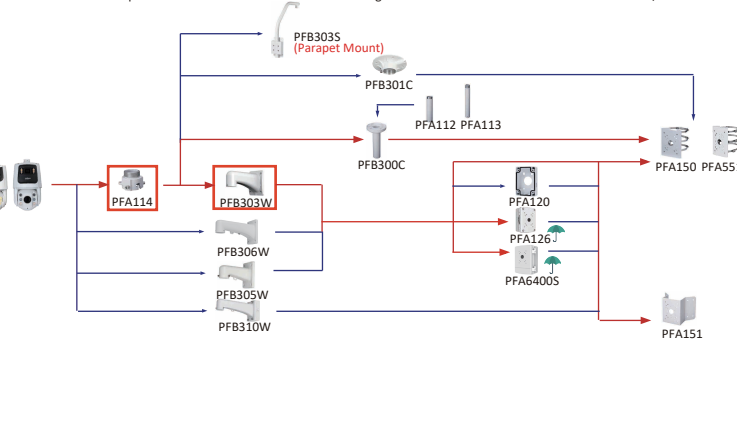

Shape	IP Camera	CVI Camera
		HAC-T2A21-U HAC-T2A51-U
		HAC-T2A21-U-IL HAC-T2A51-U-IL

Shape	IP Camera	CVI Camera
		HAC-T1A21-U HAC-T1A51-U
		HAC-T1A21-U-IL HAC-T1A51-U-IL

Shape	Special Camera
	PSDW83242M-A360-D845L-S3 PSDW82442M-A270-D440-S3 PSDW81642M-A180-D440-S3 PSDW81642M-A360-D440-S3
	PSDW81642S-A360-D425 PSDW8842S-A180-D425
	PSDW81652S-A360-D440 PSDW8852S-A180-D440 PSDW81652S-A360-D440-ATC PSDW8852S-A180-D440-ATC
	IPC-PFW81642-A180 IPC-PFW83242-A180-S2
	IPC-P8BW82041-B360-S2
	IPC-HDW8441X-3D IPC-HDW8441X-8V-3D
	IPC-HFS849G-Z7-LED IPC-HFS849G-Z3-LED

Camera	Adapter	Wall Mount	Ceiling Mount	Junction Box	Corner/Pole Mount
--------	---------	------------	---------------	--------------	-------------------

Shape	Special Camera	Shape	Thermal Series Special Camera
	SD2W2000T-SL		ECA7A142S-HNR-XA-F
	SD2W2030U-SL		ECA7B1231-HNP-XA-F
	SD60432DB-HNY-SL		EPC245U-PTZ EPC230U-PTZ
	ESD41A41S-HNR		EPC230U-PTZ-IR EPC245U-PTZ-IR
	IPC-HDEW8841R-Z IPC-HDEW8441R-Z		TPC-AEPT8641-T TPC-AEPT8441-T
	ECA3A1804-HNR-XB ECA3A1404-HNR-XB (IPC-HFE8441R-Z IPC-HFE841R-Z)		TPC-AEBF5201-T
	ECA2A1400-HN		TPC-AEBF5641-T TPC-AEBF5441-T
	DH-IPC-HFE8441S-AS DH-IPC-HFE841S-AS		
	DH-IPC-HFE8449F-2-PV DH-IPC-HFE849F-2-PV-AC DH-IPC-HFE8849F-2-PV DH-IPC-HFE8849F-2-PV-AC		
	ESD8A142S-HNR-F		
	EPT9A182S-HNR-F EPT9A144S-HNR-F		