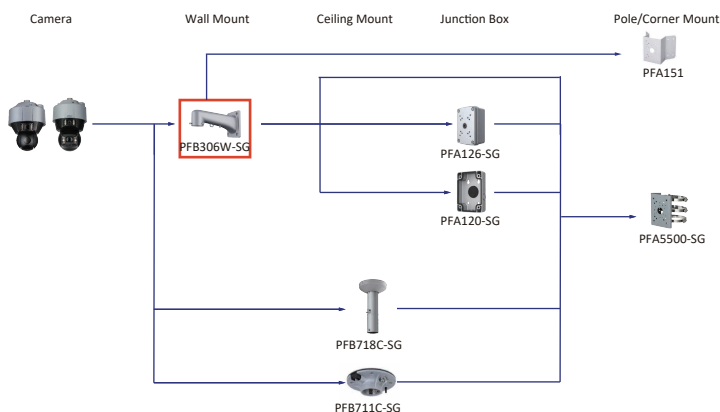

Shape	IP PTZ Camera	CVI PTZ Camera
	SOT5X405-4F-FA-0600 SOT5X425-424-FA-2812 SOT5X425-424-FA-0832 SOT5X425-424-FAJG-2812	
	SOT5X2425-424-FA